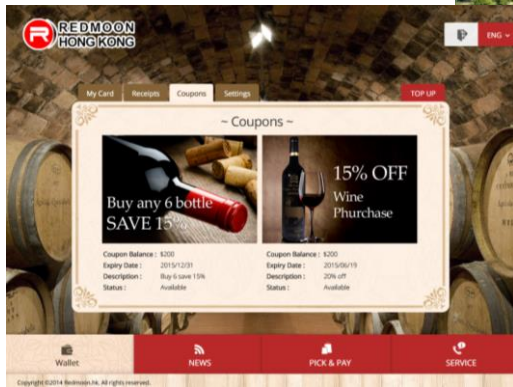

Epoin CRM Solution/ Membership Management, your customer can browse/manage their membership account and order directly from the Epoin CRM with **their own mobile device, anytime and anywhere.**

It can **enhance the shopping/dining experience** for customer. You could find the latest promotion in the online CRM before and when you visit the shop/restaurant.