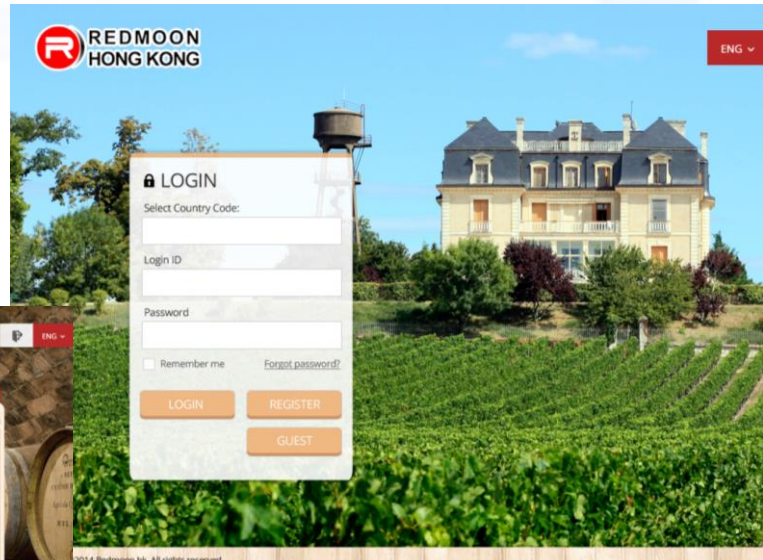

Epoin CRM Solution/ Membership Management, your customer can browse/manage their membership account and order directly from the Epoin CRM with **their own mobile device, anytime and anywhere.**

It can **enhance the shopping/dining experience** for customer. You could find the latest promotion in the online CRM before and when you visit the shop/restaurant.